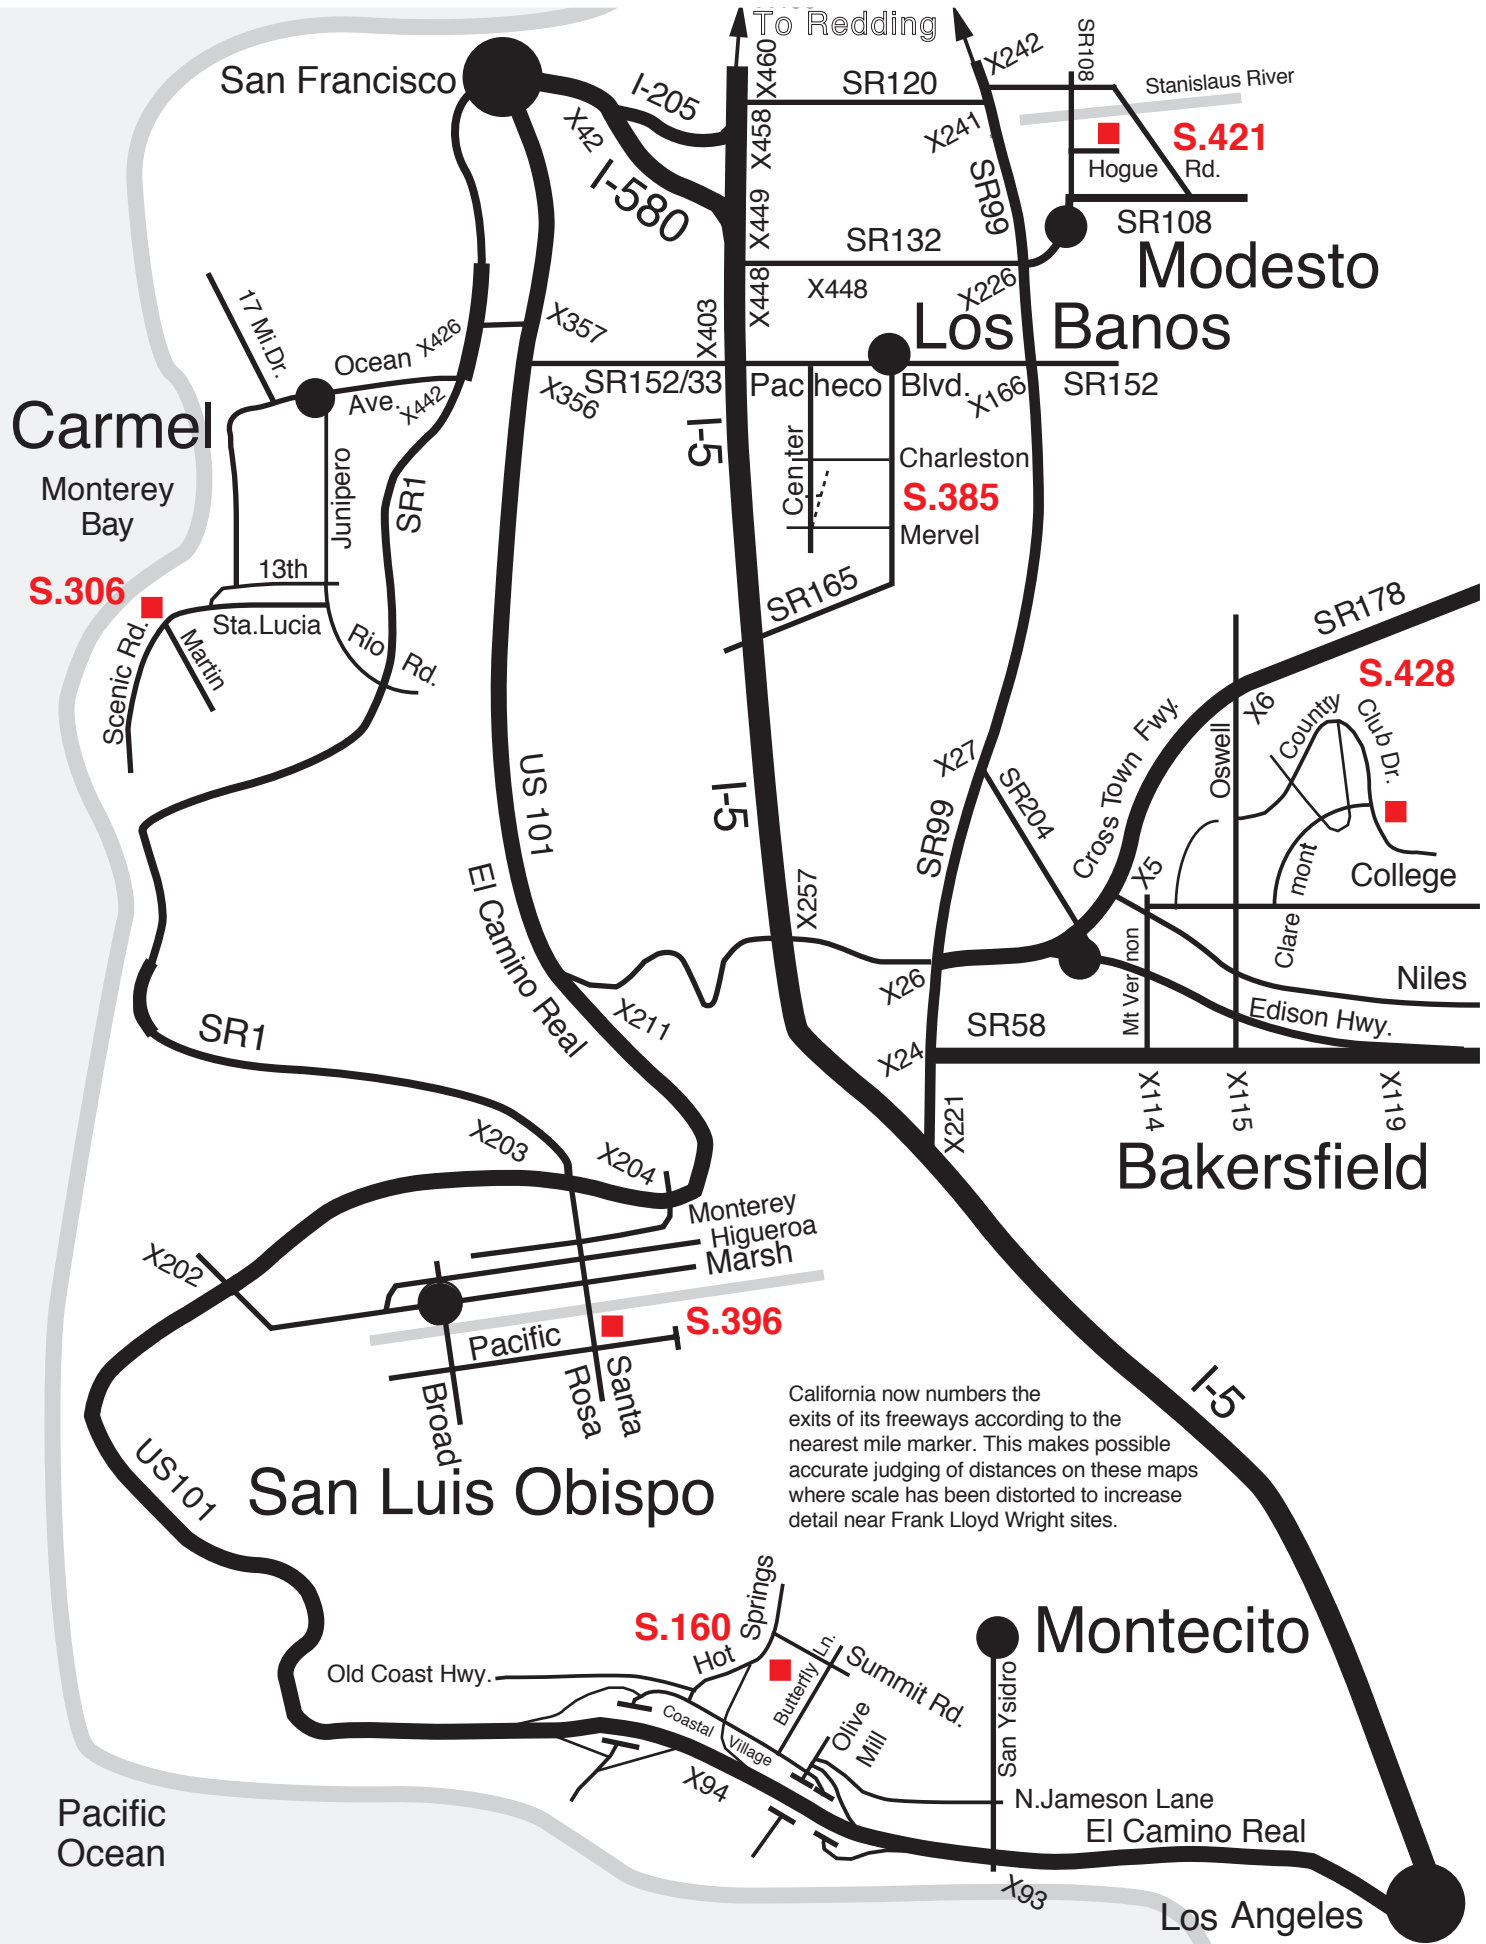

# Carmel

Monterey Bay

**S.306**

San Francisco

To Redding

Modesto

Los Banos

Bakersfield

San Luis Obispo

Montecito

Los Angeles

California now numbers the exits of its freeways according to the nearest mile marker. This makes possible accurate judging of distances on these maps where scale has been distorted to increase detail near Frank Lloyd Wright sites.

I-205  
X42  
I-580  
X357  
X403  
X448  
X449  
X458  
X460

SR120  
X241  
X242  
SR108  
Stanislaus River  
Hogue Rd.  
**S.421**

17 M.I.D.  
Ocean Ave. X426  
X356  
X442  
Junipero  
SR1  
13th  
Sta. Lucia  
Rio Rd.

US101

I-5

**S.160**  
Hot Springs  
Butterfly Ln  
Summit Rd.  
Olive Mill  
Coastal Village  
X94

San Ysidro  
N. Jameson Lane  
El Camino Real  
X93

Pacific Ocean